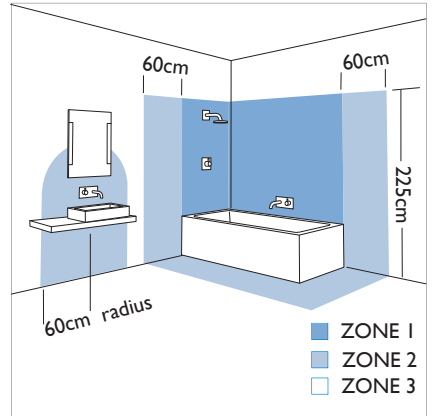

2 x 40w max E14		excl.
--------------------	--	-------

Zones	3
-------	----------

x 6

Shaver socket can only be used with electric shavers and electric toothbrushes.